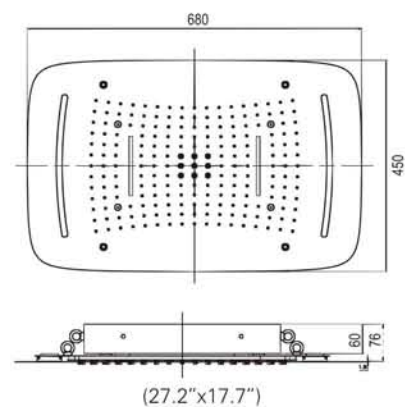

#### Remote

Multi Color pulley touch Key, color mode selection key, up to 64 touch points

Made of SS 304

Chrome Plated

Universal Connection

**Luxuria Led Ceiling Rain Shower**  
Four Function (Rain, Mist, Waterfall & Cutain)