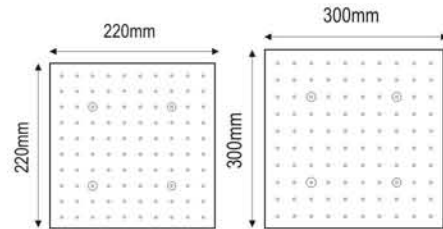

Orbit Ceiling Rain Shower
Two Function (Rain & Mist)

Made of **Brass**

Cat. No : **7705**
Size : **9" x 9" (220x220mm)**

: **7706**
: **12" x 12" (300x300mm)**

2 (15mm) inlet required (Option of 1 or 2 inlet)
4 Bar + Pressure Require

Brasso Rain Shower

Cat. No : **7791**
Size : **6" x 6" (150x150mm)**

Cat. No : **7792**
Size : **8" x 8" (200x200mm)**

Cat. No : **7793**
Size : **12" x 12" (300x300mm)**

Cat. No : **7798 (Special)**
Size : **16" x 16" (500x500mm)**

Made of **Brass** Rub & Clean System
Thickness : 8mm

5 inlet (15mm) required, Pressure Pump Required
10" & above sizes need **3 Bar + Pressure**

Super Slim Rain Shower

Cat. No : **7031**
Size : **4" x 4" (100x100mm)**

: **7032**
: **6" x 6" (150x150mm)**

Cat. No : **7033**
Size : **8" x 8" (200x200mm)**

: **7034**
: **10" x 10" (250x250mm)**

Cat. No : **7035**
Size : **12" x 12" (300x300mm)**

: **7036**
: **16" x 16" (400x400mm)**

Cat. No : **7037**
Size : **20" x 20" (508x508mm)**

: **7038**
: **24" x 24" (610x610mm)**

Made of **SS 304**
Thickness : 2mm

Rub & Clean System

10" & above sizes need **Require 3 Bar + Pressure**