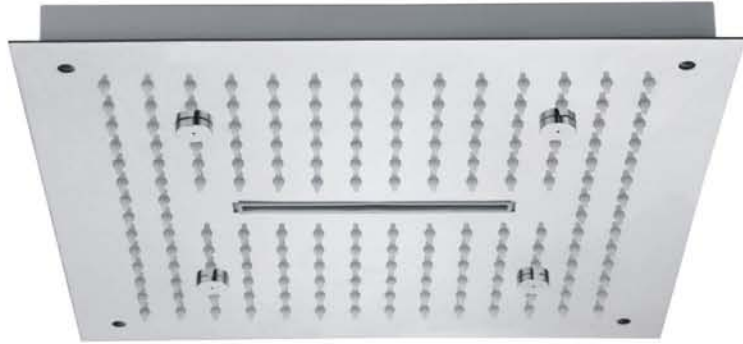

Finish : Mirror  
Made of **SS 304**

Cat. No : **7728 (without Led)**  
Size : **19½" x 13" (480x330mm)**

**3 Bar + Pressure require**

MADE WITH  
**100%  
SS 304  
GRADE**

**3**  
FUNCTION

**Niagra** Ceiling Rain Shower  
Three Function (Rain, Mist & Waterfall)