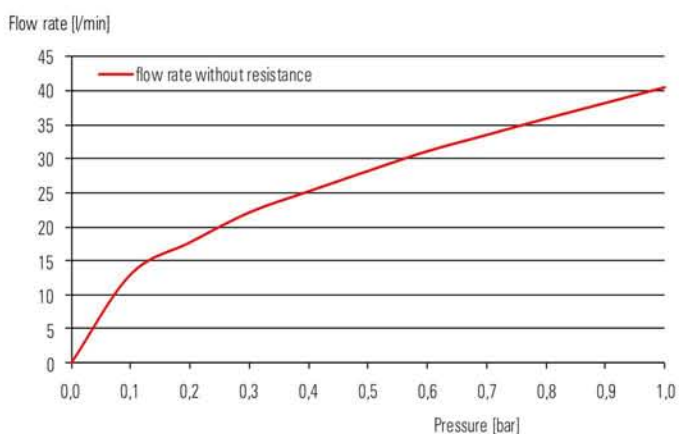

Ceramic Disc Cartridge

TECHNICAL CHARACTERISTICS OF THE CERAMIC DISCS:

Material:	AL₂O₃
Surface roughness Ra:	0.3 μm
Contact surface area:	50-80%

TECHNICAL CHARACTERISTICS OF THE CARTRIDGE:

Opening angle:	25°
Mixing angle:	110°
Max temperature:	90°C/194°F

Recommended tightening torque:
12 Nm / 106 lbf·in

Pressure test:

Pneumatic:	6 bar / 87 psi
Hydraulic:	35 bar / 500 psi

Flow rate:

(0.5 bar / 7.5 psi, test faucet, EN 817)

28.2 l/min / 7.5 gpm without resistance

Endurance test:

EN 817	70 000 cycles
ASME A 112.18.1M	500 000 cycles

FLOW RATE CURVES

Test faucet, without resistance

Single Lever Cartridge

Cat. No : **4424**
Size : **45mm**