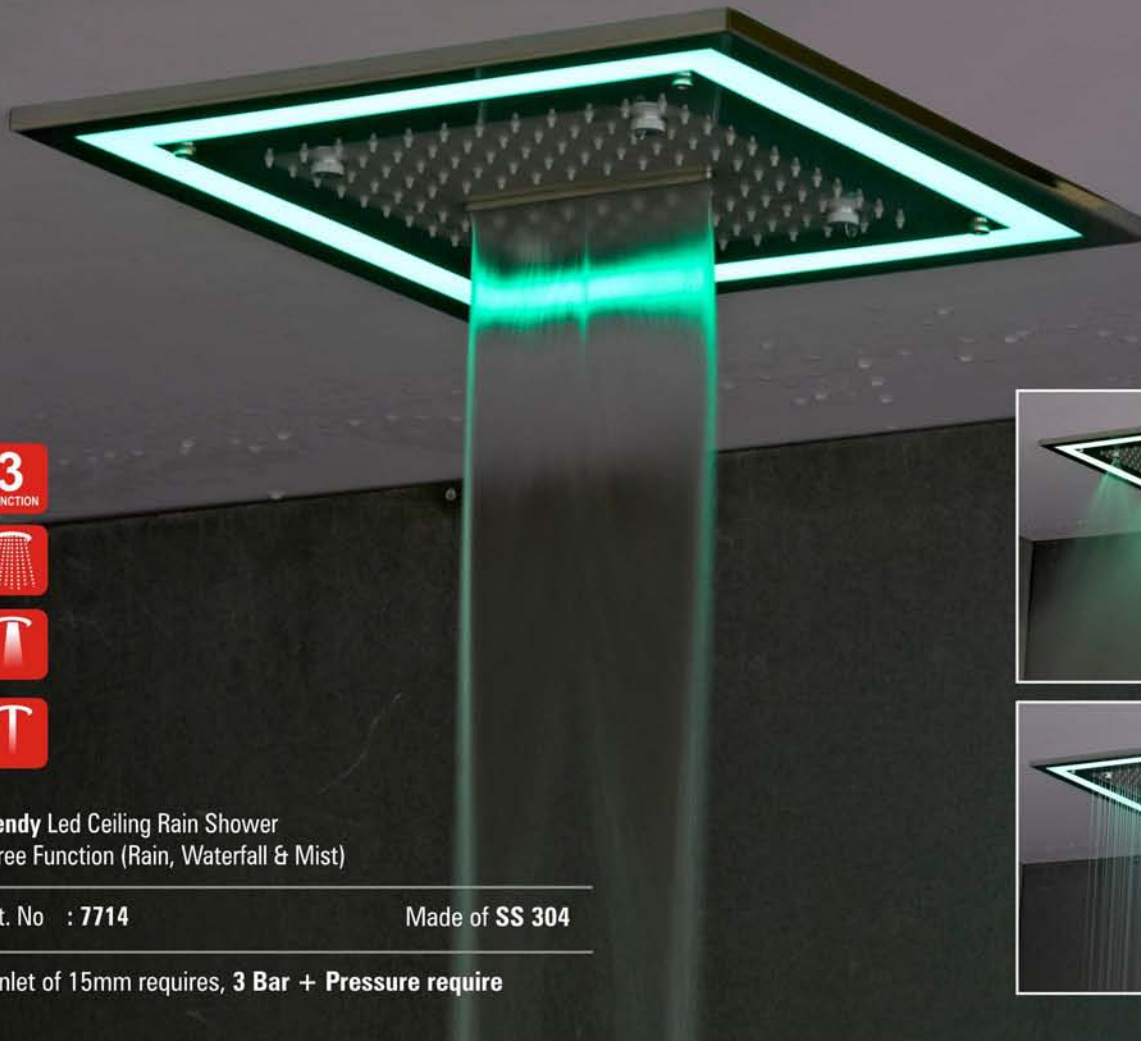

3
FUNCTION

Trendy Led Ceiling Rain Shower
Three Function (Rain, Waterfall & Mist)

Cat. No : 7714

Made of **SS 304**

3 Inlet of 15mm requires, **3 Bar + Pressure require**

3
FUNCTION

Pearl Led Ceiling Rain Shower
Three Function (Rain, Mist, & Waterfall)

Cat. No : 7704

Size : 12"x22" (300x550mm)

Finish : Mirror

Made of **SS 304**

3 Bar + Pressure require

Led Ceiling Rain Shower