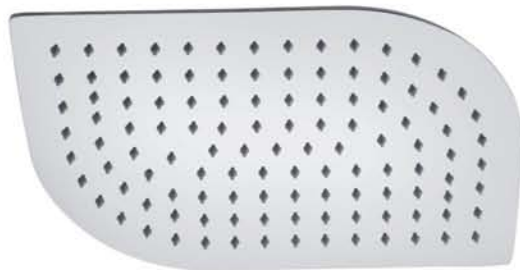

Made of **ABS**

**Galaxy** Round Rain Shower  
(Black SS Plate)

Cat. No : **7055**  
Size : **8" (200 mm)**

Made of **ABS**

**Movio** Multi Function Rain Shower  
with Twist adjustment

Cat. No : **7056**

Made of **ABS**  
Need 4 Bar + Pressure

**Leaf** Ceiling Rain Shower  
One Function (Rain)

Cat. No : **7708**  
Size : **6"x10" (150x250mm)**

Made of **SS 304**

**Leaf** Ceiling Rain Shower  
One Function (Rain)

Cat. No : **7708-A**  
Size : **6"x10" (150x250mm)**