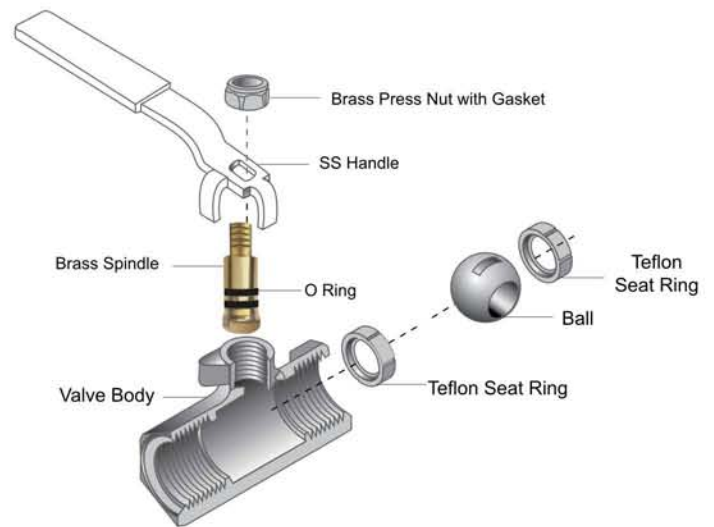

Plato's Forged Brass Ball Valve product line is intended for general & special purpose use. Please be aware that Ball Valves are intended for use in the fully open or closed positions.

Made of Brass 

### FEATURES

Forged Brass Body

Use for Water, Oil & Gas

Stainless Steel Handle with Plastic Sleeve

Brass Ball (Chrome Plated)

Single Piece Spindle for Longer Life & Smooth Operation

Tested on High Pressures 25 kg./CM<sup>2</sup>

### BALL VALVE FULL SPECTRUM

No.	Component	Material	Treatment
1	Body	Brass MS58	Brass Plated
2	Bonnet	Brass MS58	Brass Plated
3	Seat	PTFE	
4	Ball	Brass MS58	Chrome Plated
5	Stem	Brass MS58	
6	Gasket	PTFE	
7	Press Nut	Brass	Chrome Plated
8	Handle	Stainless Steel	S.S with Plastic Sleeve
9	Head Part	Brass MS58	Brass Plated

*Introducing*  
Stainless Steel Ball Valves

**SBV 01** 15mm    **SBV 02** 20mm    **SBV 03** 25mm    **SBV 04** 32mm    **SBV 05** 40mm    **SBV 06** 50mm

Brass Forged Ball Valve with  
Stainless Steel Handle