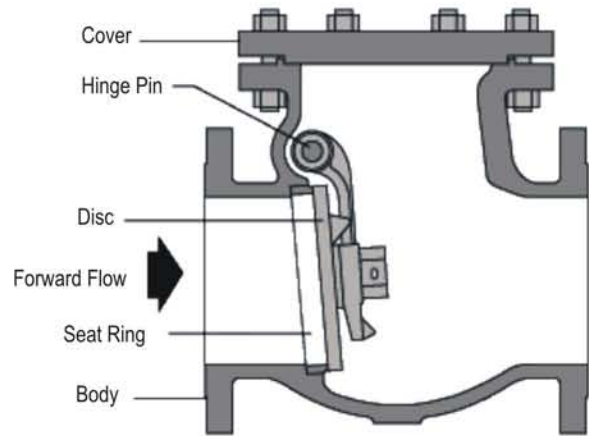

Brass Forged Check Valve (Swing Check Valve)

Non Return Valve

Brass Forged Check Valve (Swinging) Heavy

Cat. No : CV 001	Cat. No : CV 002
Size : 15mm	Size : 20mm

Cat. No : CV 003	Cat. No : CV 004
Size : 25mm	Size : 32mm