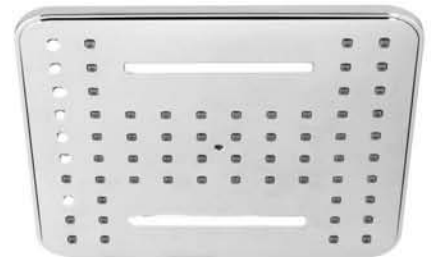

Cat. No : 7021

Made of ABS

**Niagra** Square Rain Shower

Cat. No : 7041  
Size : 8"x8" (200x200mm)      Made of **ABS**  
Need 4 Bar + Pressure

**Niagra** Square Rain Shower

Cat. No : 7042  
Size : 10"x10" (254x254mm)      Made of **ABS**  
Need 4 Bar + Pressure