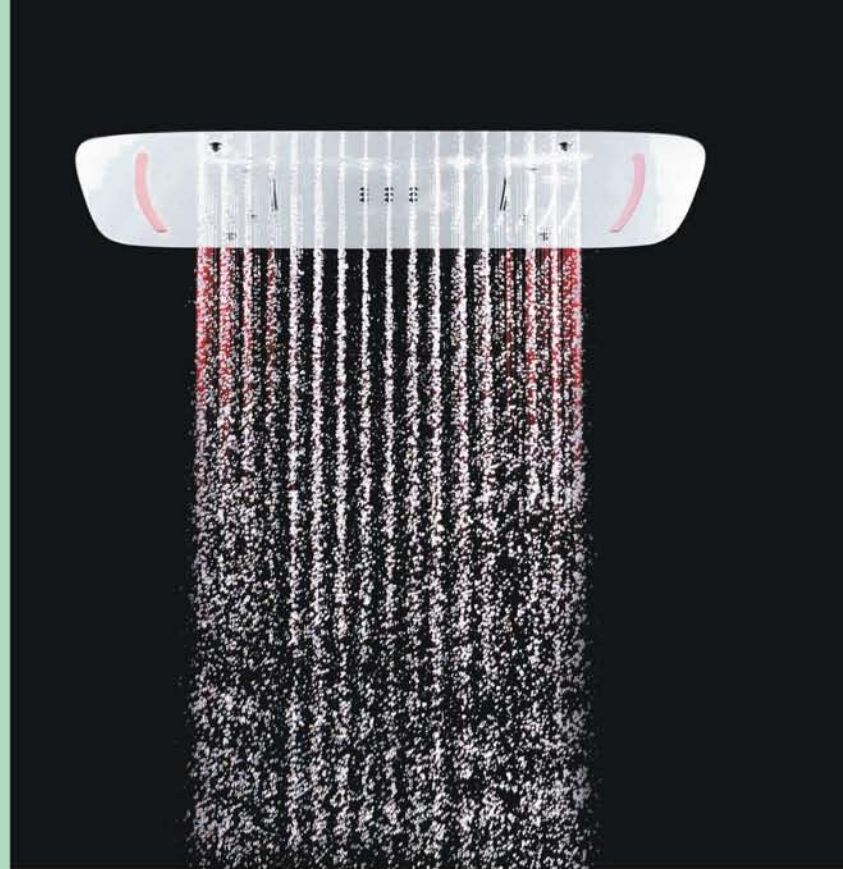

#### Remote

Multi Color pulley touch Key, color mode selection key, up to 64 touch points

Made of SS 304

Chrome Plated

Universal Connection

**Luxuria Led Ceiling Rain Shower**  
Four Function (Rain, Mist, Waterfall & Cutain)