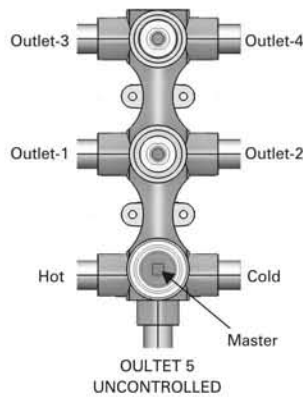

Multi Outlet Diverter (5 outlet Diverter)

Water Flow Rate 5 Outlet Diverter

Water Pressure	1 Bar	2 Bar	3 Bar
Outlet-1	20 lpm	25 lpm	30 lpm
Outlet-2	20 lpm	25 lpm	30 lpm
Outlet-3	20 lpm	31 lpm	30 lpm
Outlet-4	20 lpm	31 lpm	30 lpm
Outlet-5	25 lpm	40 lpm	55 lpm