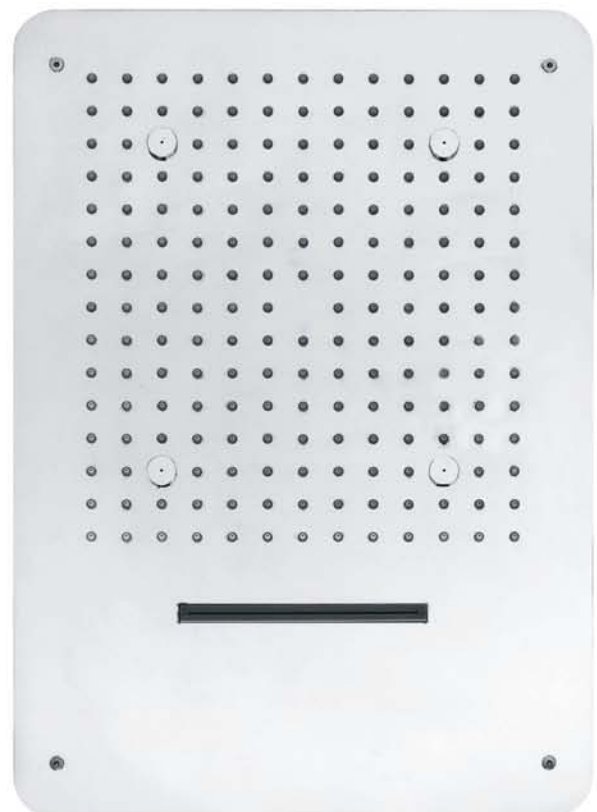

Ceiling Rain Shower
Three Function (Rain, Waterfall & Mist)

Cat. No : **7730**   Finish : Mirror
Size : **14½" x 10" (370x250mm)**   Made of **SS 304**

3 Bar + Pressure require