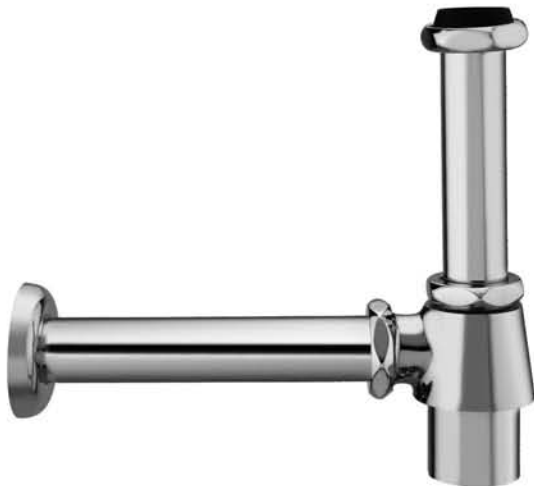

Cat. No : **BV 004S**  
Size : **32mm**

## Vertical Check Valve

Check valve is a mechanical device, a valve, which normally allows fluid (liquid or gas) to flow through it in only one direction.

Cat. No : **5334**  
Size (Thread) : **32mm**

Made of **Brass**

**Kelp** Bottle Trap

Cat. No : **5337**  
Size (Thread) : **32mm**

Made of **Brass**

**Valura** Bottle Trap

Cat. No : **5338**  
Size (Thread) : **32mm**

Made of **Brass**

**Daizy** Bottle Trap

Cat. No : **5339**  
Size (Thread) : **32mm**

Made of **Brass**

**Fabious** Bottle Trap

Cat. No : **5340**  
Size (Thread) : **32mm**

Made of **Brass**

Bottle Trap (P-Trap)