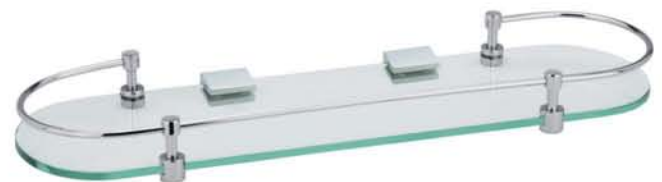

Glass Shelf Oval

Cat. No	: 6542
Size	: 140mm x 450mm