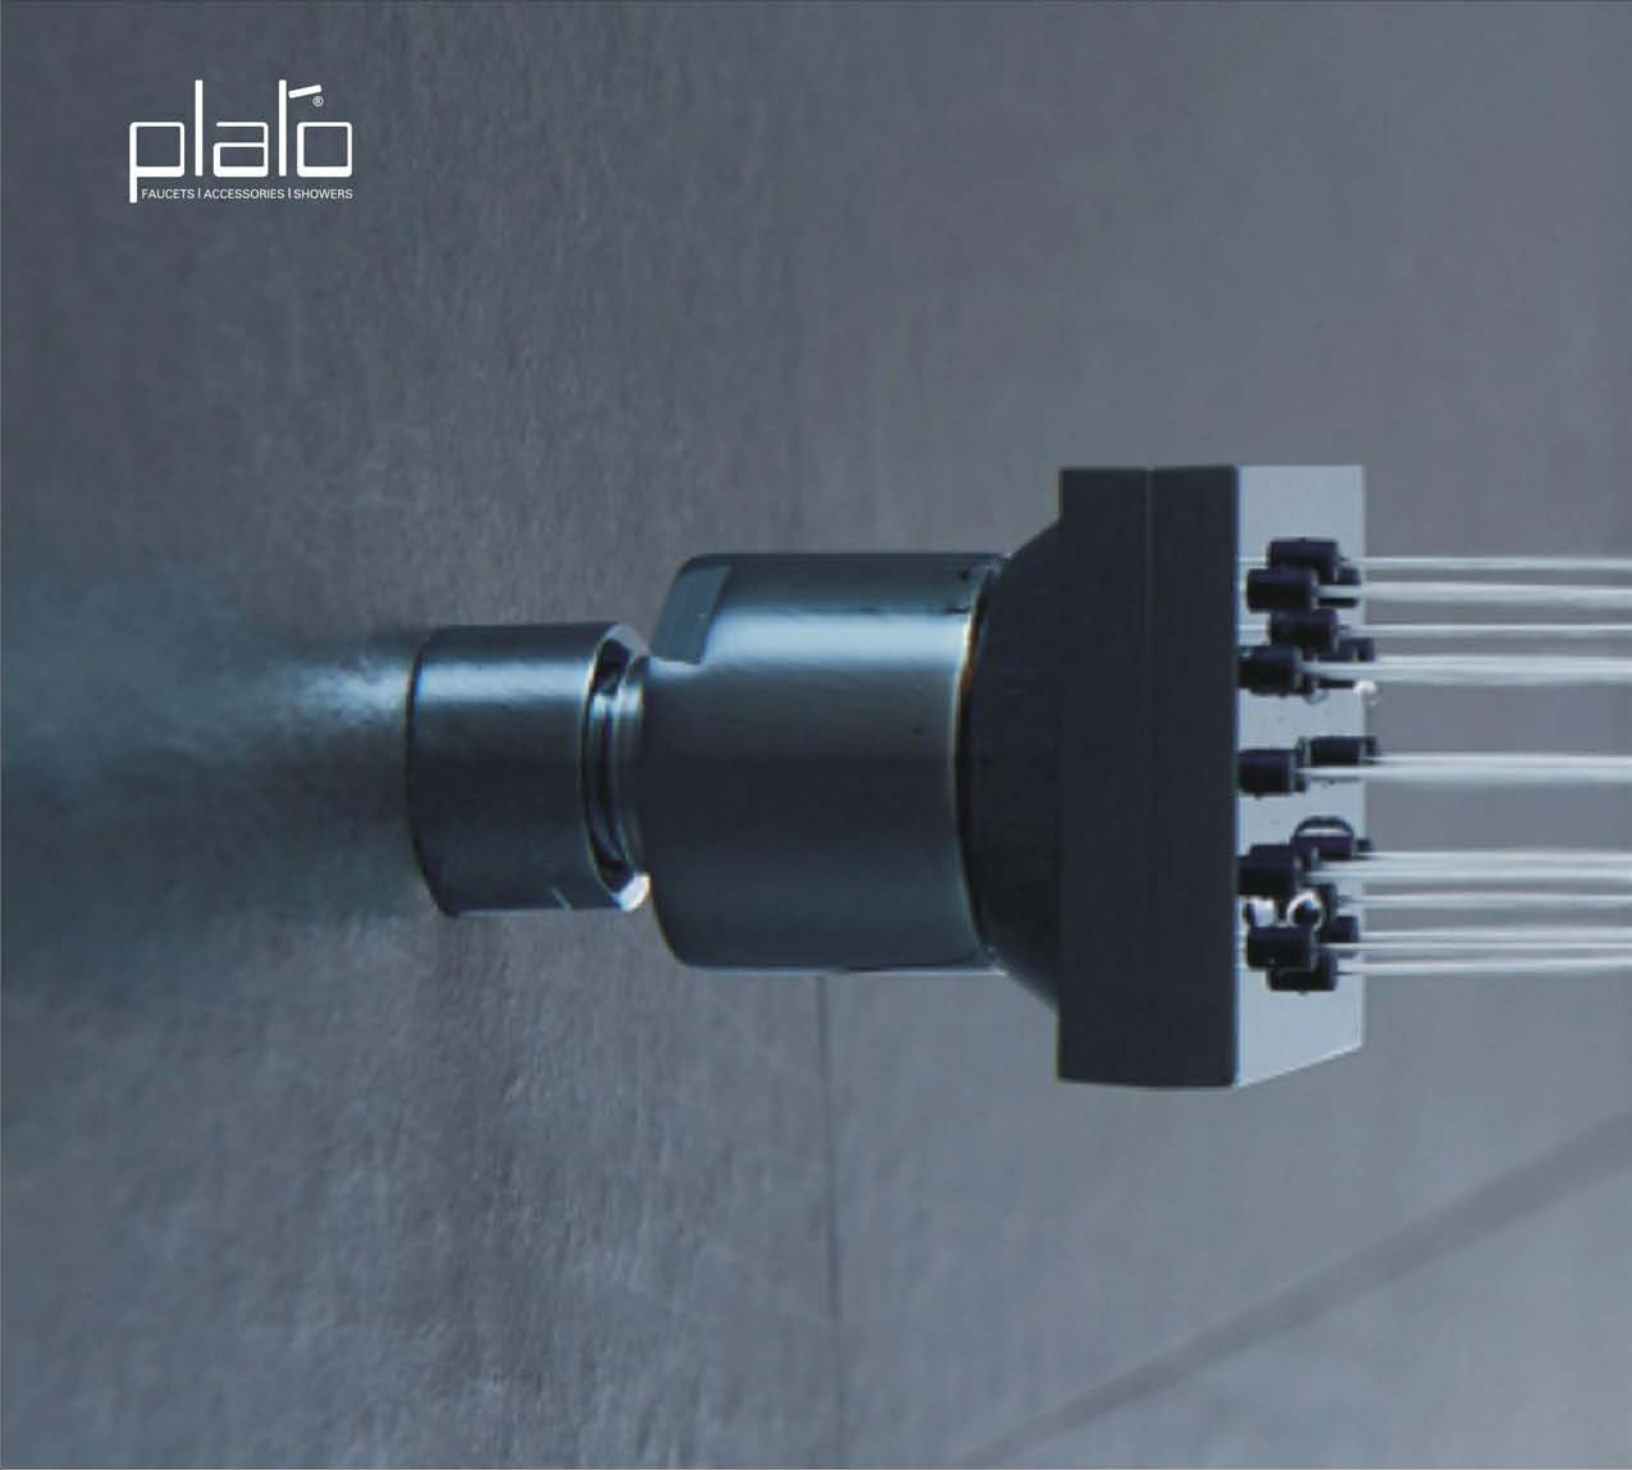

Cat. No : 7081

Made of Brass