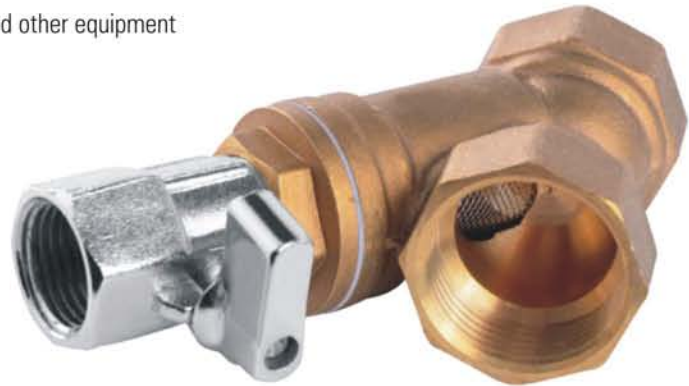

# Line Strainer with Ball Valve

- Should be used whenever it is essential that fluid be free of foreign solid matter
- Assure proper flow and prevent damage to valves, controls, and other equipment

## Line Strainer (Heavy)

Cat. No : <b>LS 002</b>	Cat. No : <b>LS 003</b>
Size : <b>20mm</b>	Size : <b>25mm</b>

Cat. No : <b>LS 004</b>	Cat. No : <b>LS 005</b>
Size : <b>32mm</b>	Size : <b>40mm</b>

Cat. No : <b>LS 006</b>	Cat. No : <b>LS 007</b>
Size : <b>50mm</b>	Size : <b>65mm</b>