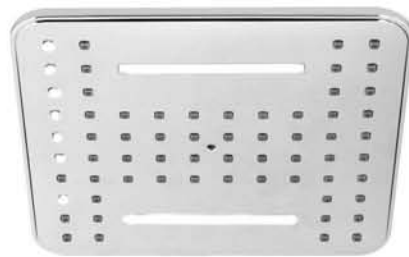

Niagra Square Rain Shower

Cat. No : 7041
Size : 8"x8" (200x200mm)   Made of **ABS**
Need 4 Bar + Pressure