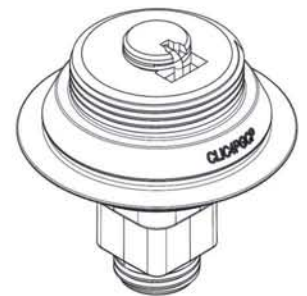

Click System