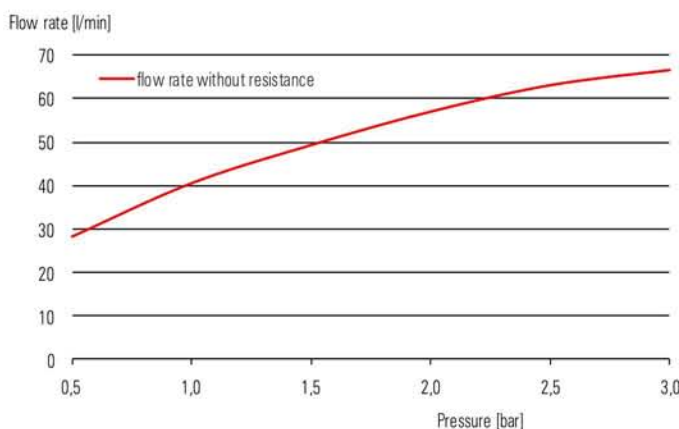

Ceramic Disc Cartridge

TECHNICAL CHARACTERISTICS OF THE CERAMIC DISCS:

Material:	AL₂O₃
Surface roughness Ra:	0.3 μm
Contact surface area:	50-80%

TECHNICAL CHARACTERISTICS OF THE CARTRIDGE:

Opening angle:	25°
Mixing angle:	110°
Max temperature:	90°C/194°F

Recommended tightening torque:
12 Nm / 106 lbf·in

Pressure test:

Pneumatic:	6 bar / 87 psi
Hydraulic:	35 bar / 500 psi

Flow rate:

(0.5 bar / 7.5 psi, test faucet, EN 817)

28.2 l/min / 7.5 gpm without resistance

Endurance test:

EN 817	70 000 cycles
ASME A 112.18.1M	500 000 cycles

FLOW RATE CURVES

Test faucet, without resistance

Single Lever Cartridge

Cat. No : **4424**
Size : **45mm**