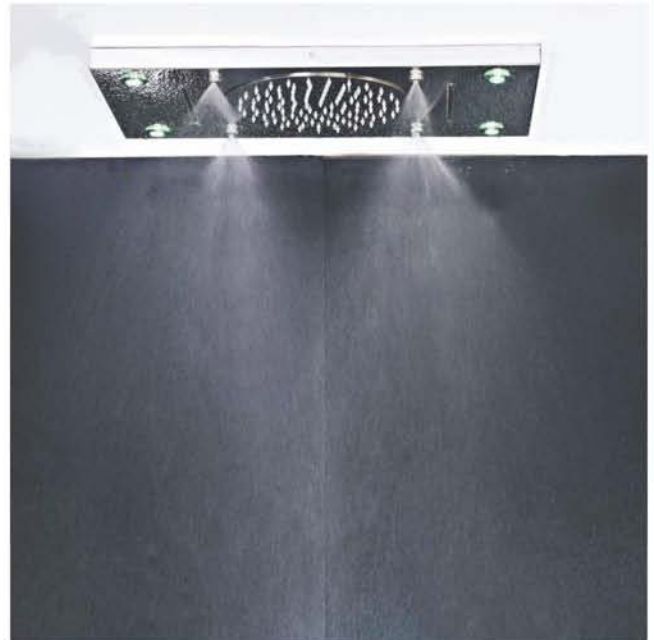

**3**  
FUNCTION

**Pearl Led Ceiling Rain Shower**  
Three Function (Rain, Mist, & Waterfall)

Cat. No : 7704

Size : 12"x22" (300x550mm)

Finish : Mirror

Made of **SS 304**

**3 Bar + Pressure require**

Led Ceiling Rain Shower