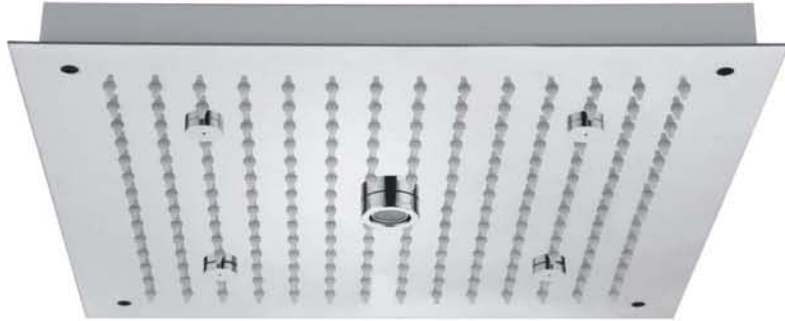

Cat. No : 7715  
Size : 12½" x 12½" (320x320mm)

Made of **SS 304**

3 Inlet of 15mm requires **3 Bar + Pressure require**

**3**  
FUNCTION

**Zumba** Ceiling Rain Shower  
Three Function (Rain, Mist & Bubble)