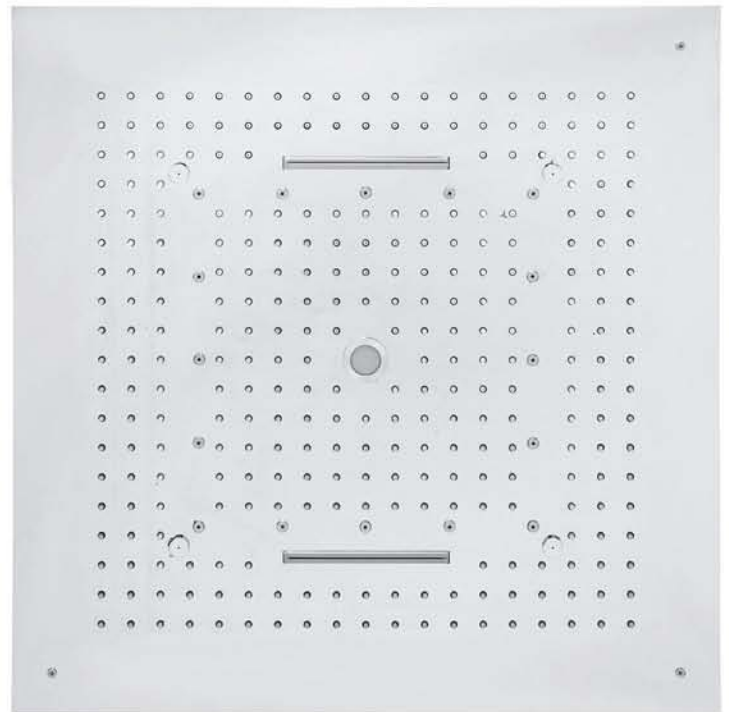

Led Ceiling Rain Shower
Three Function (Rain, Waterfall & Mist)

Cat. No : **7702**   Finish : Mirror
Size : **23½" x 23½" (600x600mm)**   Made of **SS 304**

3 Bar + Pressure require